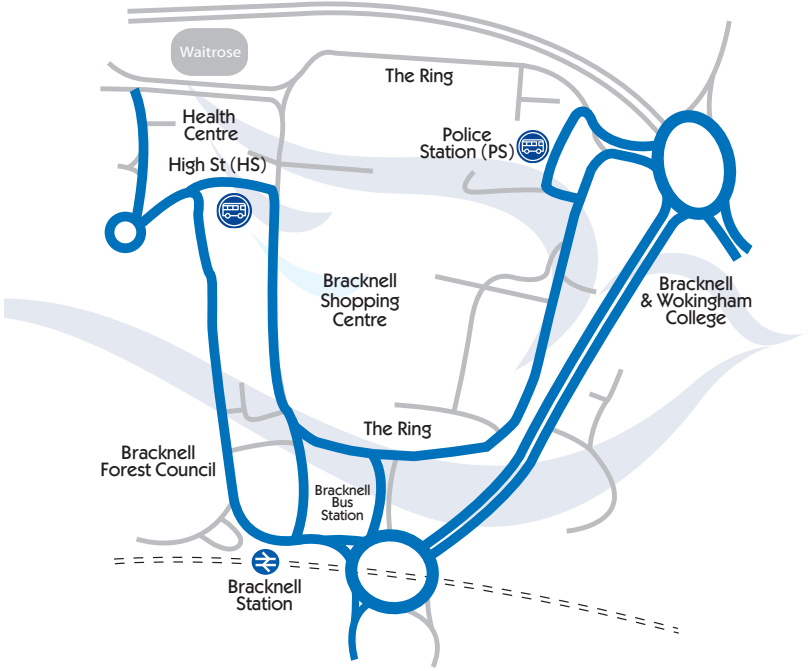

---

172

194

Service 194  
Revised timetable to improve reliability.  
Additional journeys operating Monday to Saturday evenings  
between Bracknell and Sandhurst.

---

**350**  
lutonFlyer

Service 350  
NEW daily coach service to Luton Airport.

---

600

Service 600  
NEW links from Bracknell to Legoland  
during school summer holidays

  
**COURTNEY**

# Where to catch your bus in Bracknell Town Centre:

## Bracknell Bus Station