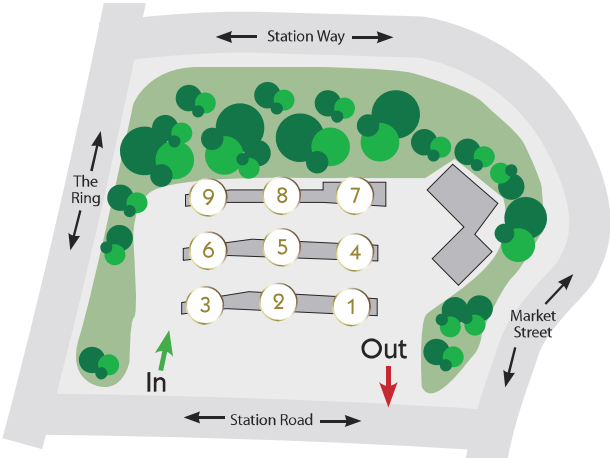

600

Service 600
NEW links from Bracknell to Legoland
during school summer holidays

Where to catch your bus in Bracknell Town Centre:

Bracknell Bus Station

Where to catch your bus in Bracknell Town Centre:

- 53** Bracknell-Tesco-Maidenhead-Wexham Park Hospital
Stand 3, PS
-
- 108** Bracknell-Wildridings-Jennett's Park
Stand 6
-
- 150** Bracknell-Priestwood-Binfield
Stand 2, HS
-
- 151** Bracknell-Binfield-Bean Oak-Wokingham
Stand 2, HS
- 151A**
-
- 156** Bracknell-The Parks-Brants Bridge NHS
Stand 1
-
- 157** Bracknell-Frampton Bridge-Tesco-Bullbrook
Stand 1, HS
-
- 158** Bracknell-Bullbrook-Tesco-Frampton Bridge
Stand 1, PS
-
- 162** Bracknell-Priestwood 2-Tesco-Winkfield-Ascot
Stand 3, HS
- 162A**
-
- 171** Bracknell-Crown Wood-Birch Hill-Great Hollands
**Stand 8, HS (Mon-Sat daytime),
PS (Mon-Sat evening & Sunday)**
-
- 172** Bracknell-Great Hollands-Birch Hill-Crown Wood
Stand 9, HS (Mon-Sat daytime)
-
- 194** Bracknell-Crowthorne-Sandhurst -The Meadows-
Camberley
Stand 5
-
- 299** Bracknell-Tesco-Warfield Park
Stand 3, PS
-
- 350** LutonFlyer Bracknell - Reading - Slough - Luton Airport
Stand 3
-
- 600** Bracknell - Ascot - Legoland - Windsor
Stand 1