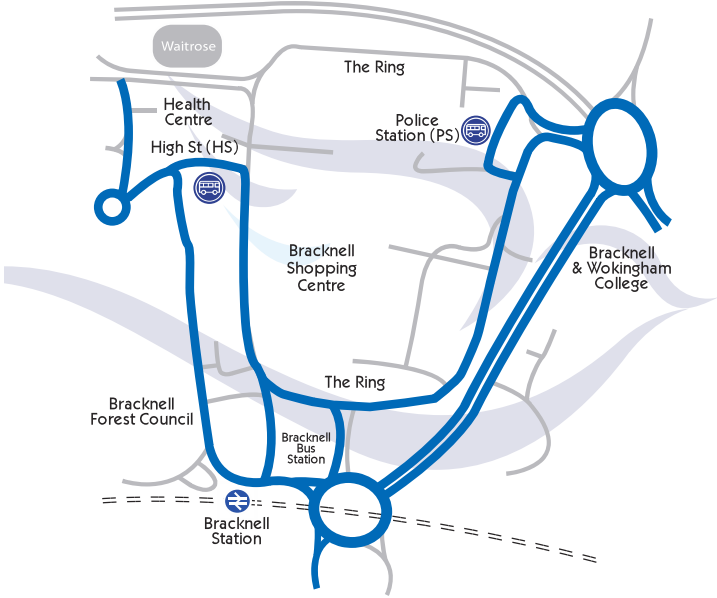

Service 125/125A/125B
Minor timetable changes. Services 125A and 125B will start
and finish at Wokingham Station Interchange and no longer
serve Broad Street.

150

Service 150
New later evening journeys on Mondays to Saturdays
and also on Sundays - minor morning peak timetable
changes.

194

Service 194
Revised timetable to improve reliability.
Additional journeys operating Monday to Saturday evenings
between Bracknell and Sandhurst.

Service 350
NEW daily coach service to Luton Airport.

600

Service 600
NEW links from Bracknell to Legoland
during school summer holidays

Where to catch your bus in Bracknell Town Centre:

Bracknell Bus Station

Where to catch your bus in Bracknell Town Centre:

- 53** Bracknell-Tesco-Maidenhead-Wexham Park Hospital
Stand 3, PS
-
- 108** Bracknell-Wildridings-Jennett's Park
Stand 6
-
- 150** Bracknell-Priestwood-Binfield
Stand 2, HS
-
- 151** Bracknell-Binfield-Bean Oak-Wokingham
Stand 2, HS
- 151A**
-
- 156** Bracknell-The Parks-Brants Bridge NHS
Stand 1
-
- 157** Bracknell-Frampton Bridge-Tesco-Bullbrook
Stand 1, HS
-
- 158** Bracknell-Bullbrook-Tesco-Frampton Bridge
Stand 1, PS
-
- 162** Bracknell-Priestwood 2-Tesco-Winkfield-Ascot
Stand 3, HS
- 162A**
-
- 171** Bracknell-Crown Wood-Birch Hill-Great Hollands
**Stand 8, HS (Mon-Sat daytime),
PS (Mon-Sat evening & Sunday)**
-
- 172** Bracknell-Great Hollands-Birch Hill-Crown Wood
Stand 9, HS (Mon-Sat daytime)
-
- 194** Bracknell-Crowthorne-Sandhurst -The Meadows-
Camberley
Stand 5
-
- 299** Bracknell-Tesco-Warfield Park
Stand 3, PS
-
- 350** LutonFlyer Bracknell - Reading - Slough - Luton Airport
Stand 3
-
- 600** Bracknell - Ascot - Legoland - Windsor
Stand 1